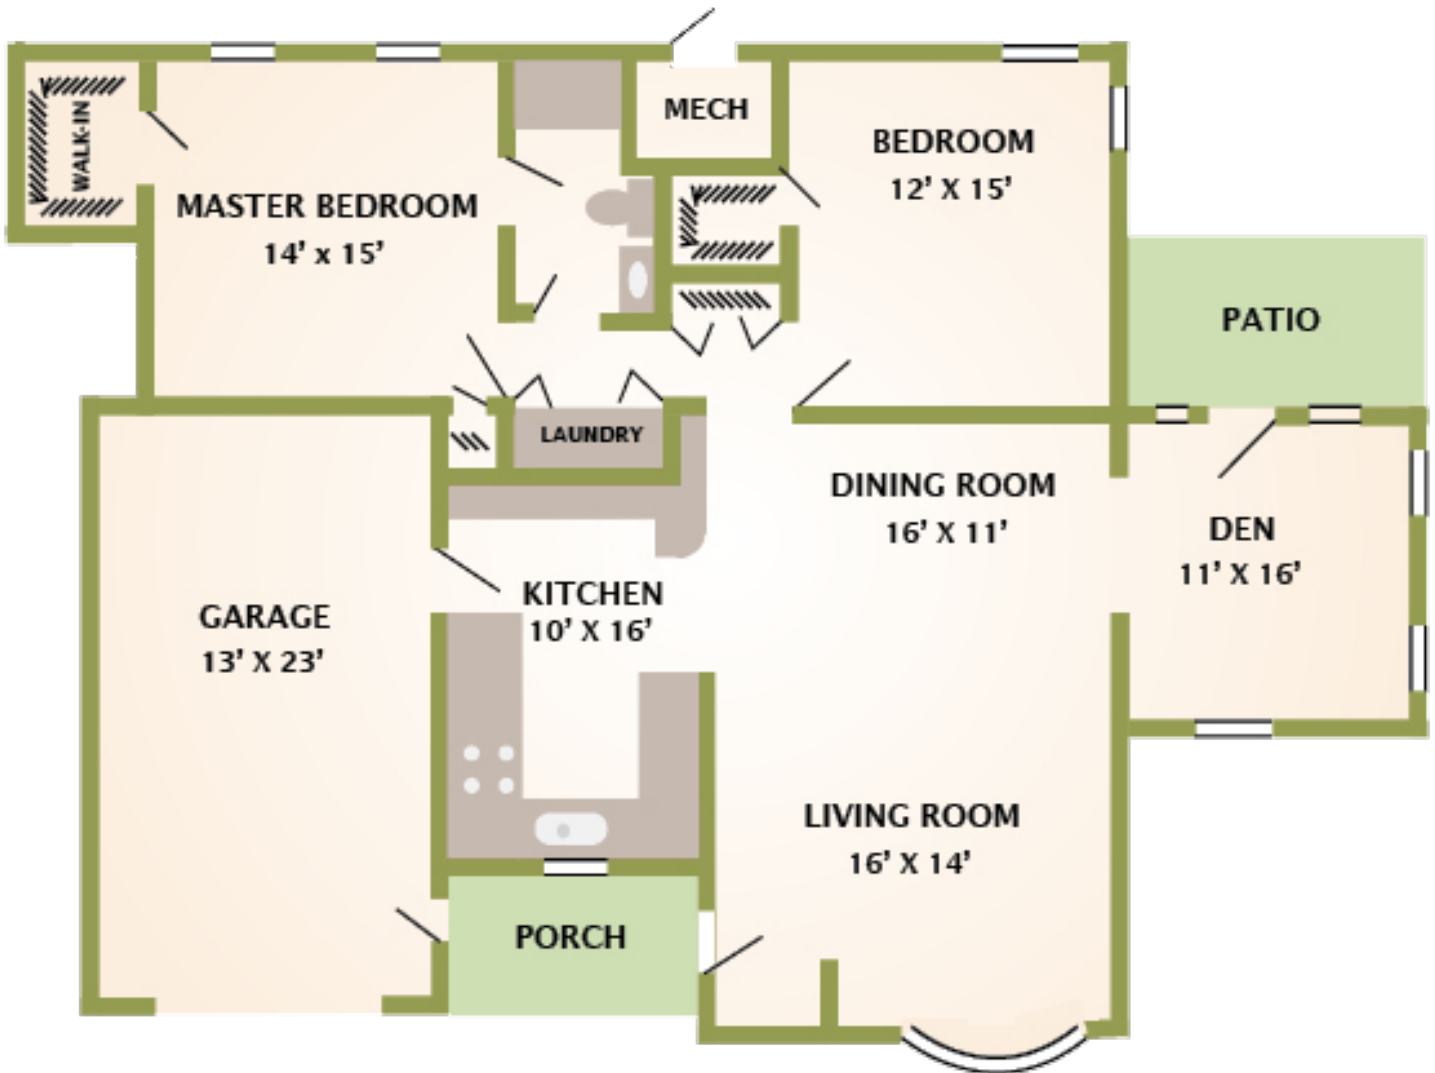

Mennonite Friendship Communities

419 Sunnydell Circle

2 bedroom, 1 bathroom - 1,460 Square Ft.